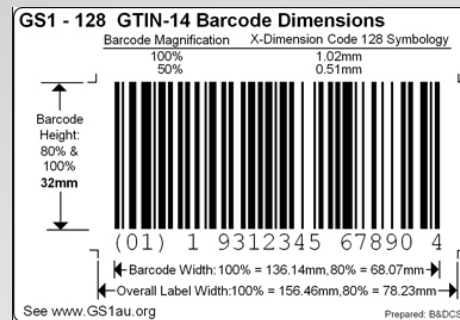

TOSHIBA

Leading Innovation >>>

- Директ термал и термо трансвер принтери